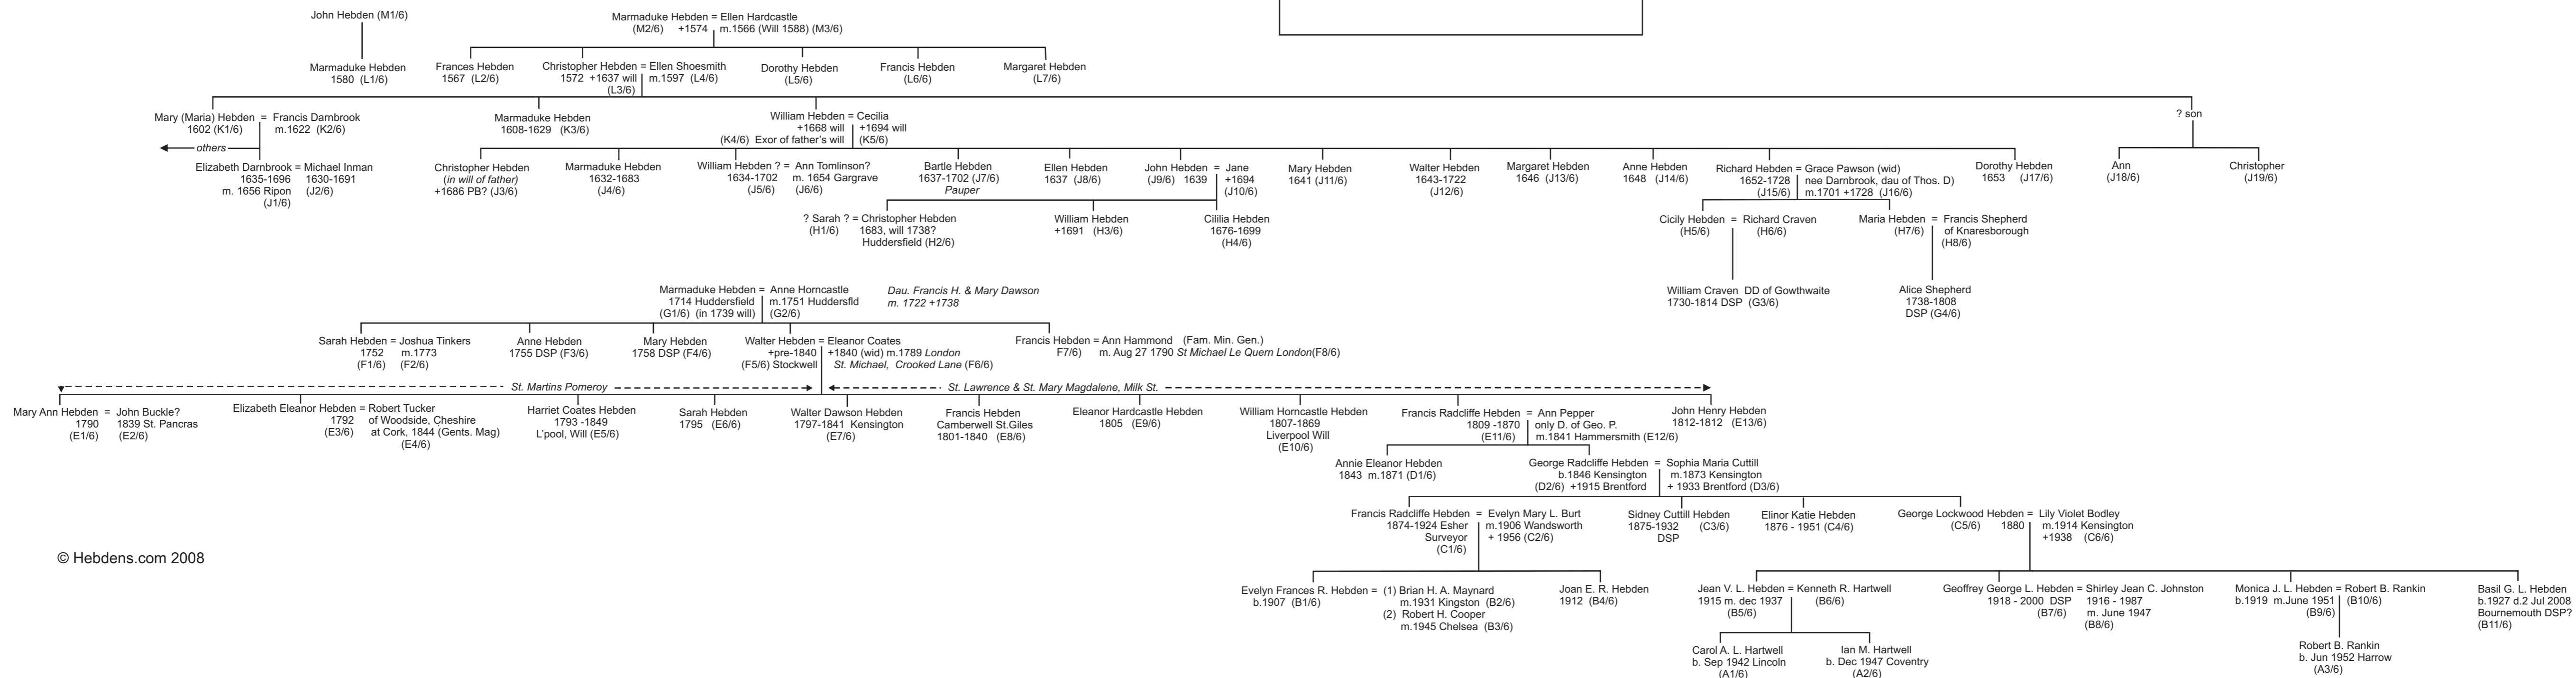

# Pedigree Tree of the Pateley Bridge, Huddersfield and London Hebdens

## Sheet 6

Information updated to 12th July 2008

Abbreviations of Place Names			
AR	Arncliffe	HAW	Hawes
AS	Askrigg	HEB	Hebden
AY	Aysgarth	HO	Horton-In-Ribblesdale
BLY	Burnley	HUB	Hubberholme
BUR	Burnsall	ING	Ingleton
CLAP	Clapham	L-C	Linton-In-Craven
C-LE-D	Chapel-Le-Dale	SB	Stalling Busk
CON	Conistone	PB	Pateley Bridge