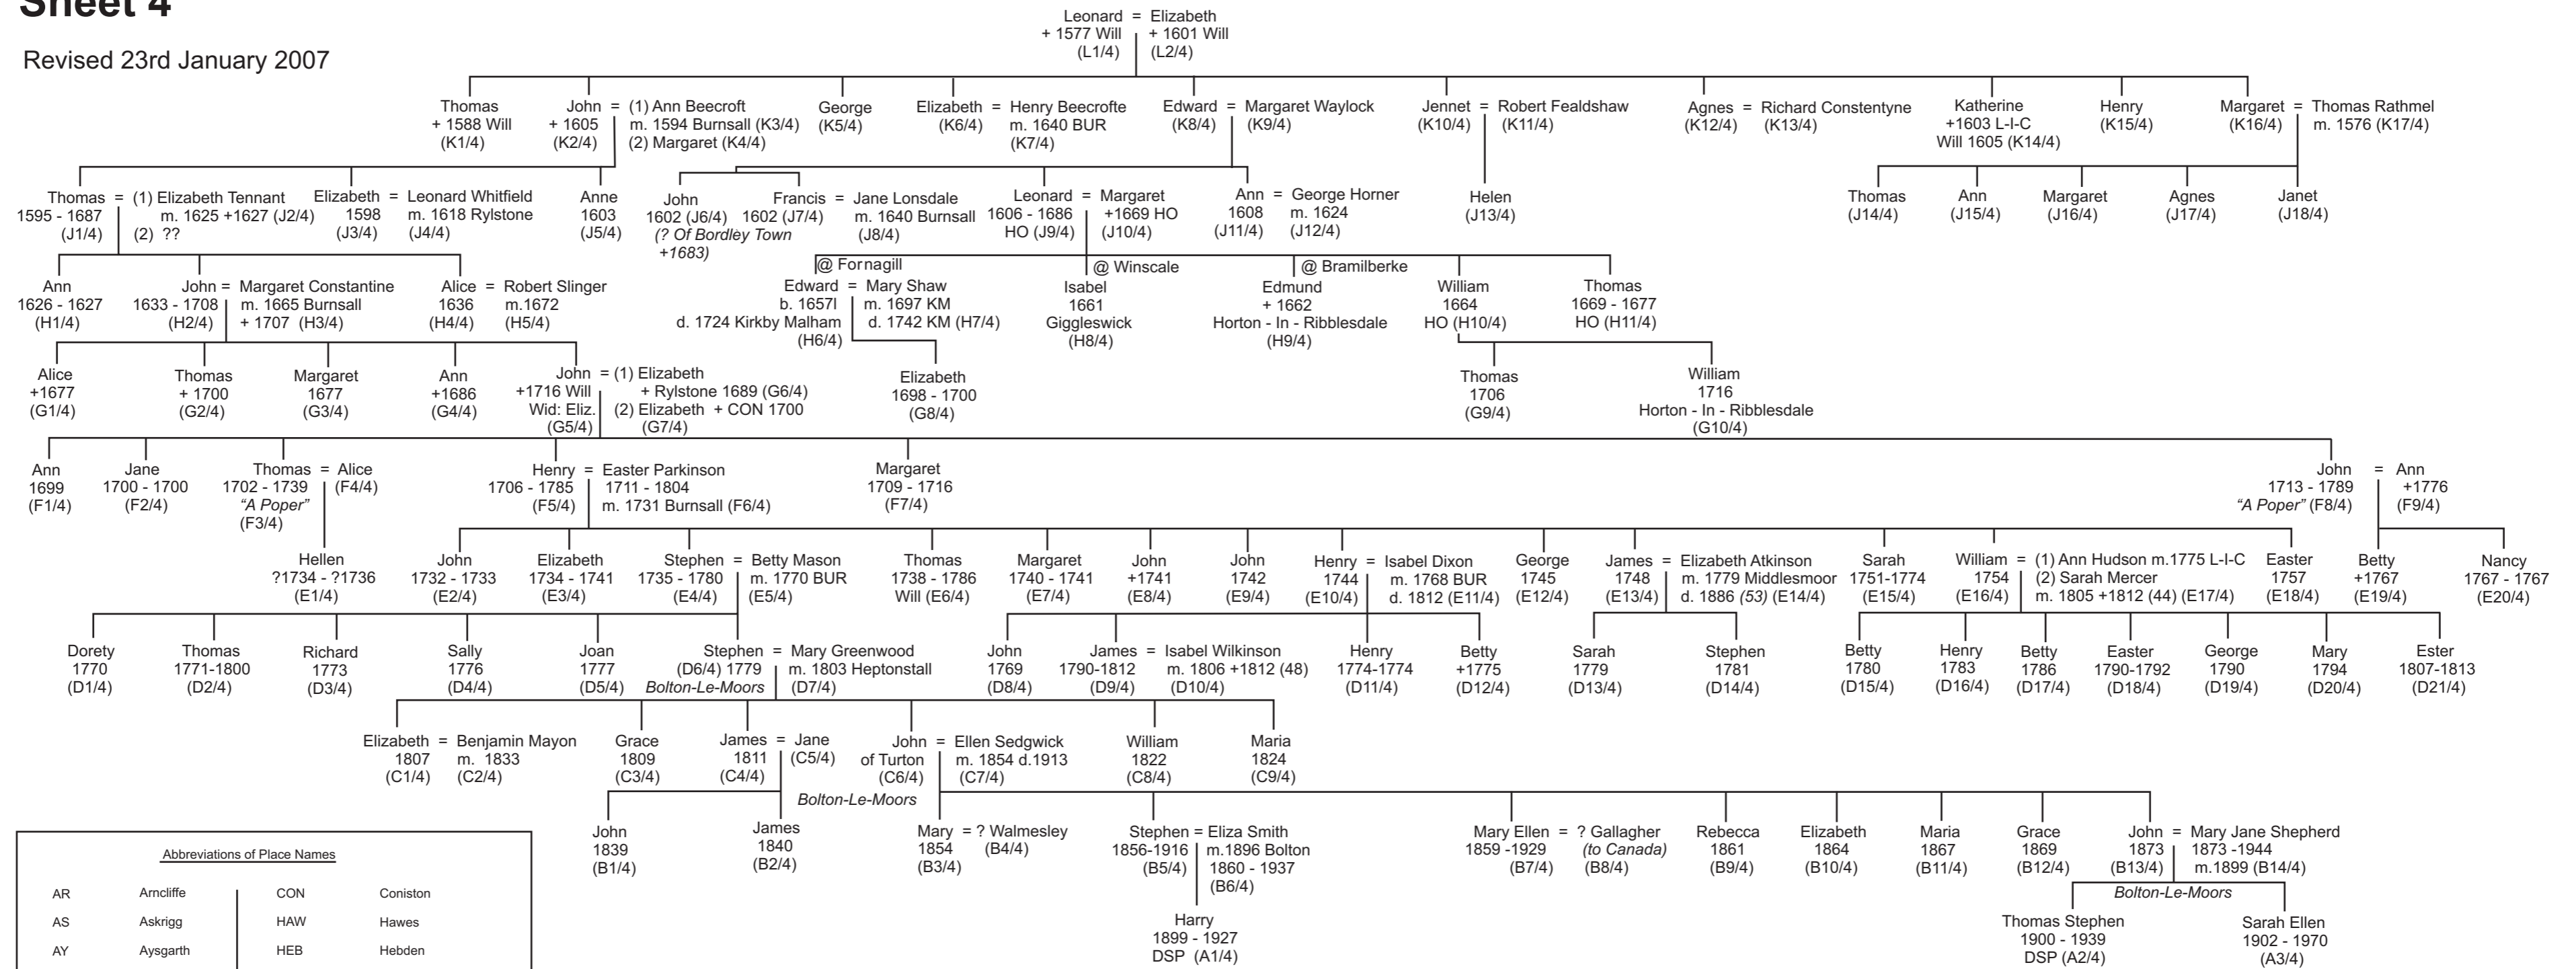

# Pedigree of the Coniston and Rylstone Hebdens Sheet 4

Revised 23rd January 2007

1524 Lay Subsidy John Hebdens at Conistone (N1/4)  
 1538 Muster Roll, Craven - Bowland Henry Hebdens - Hors at Conistone (M1/4)

Abbreviations of Place Names			
AR	Arncliffe	CON	Coniston
AS	Askrigg	HAW	Hawes
AY	Aysgarth	HEB	Hebdens
BLY	Burnley	HO	Horton-In-Ribblesdale
BUR	Burnsall	HUB	Hubberholme
CLAP	Clapham	ING	Ingleton
C-LE-D	Chapel-Le-Dale	L-I-C	Linton-In-Craven
		SB	Stalling Busk