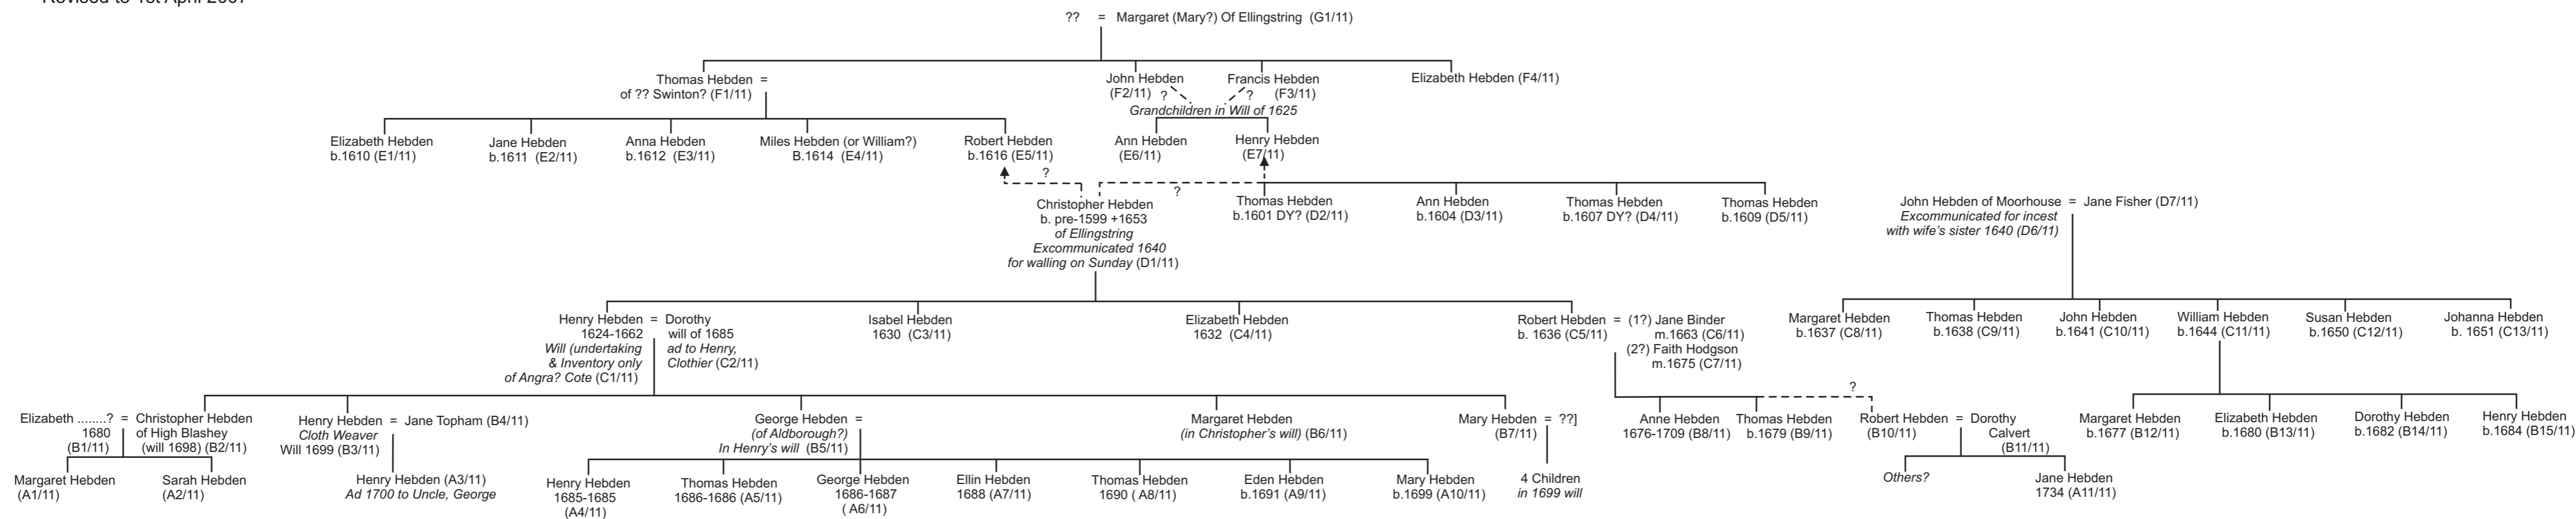

Pedigree of the Masham Hebdens

Sheet 11

Revised to 1st April 2007

Abbreviations of Place Names					
A-L-S	Appleto- Le-Street	CON	Conistone	MAL	Malton
AR	Arncliffe	F	Filey	SB	Stalling Busk
AS	Askrigg	HAW	Hawes	SC	Scarborough
AY	Aysgarth	HEB	Hebden		
BLY	Burnley	HO	Horton-In-Ribblesdale		
BUR	Burnsall	HUB	Hubberholme		
CLAP	Clapham	ING	Ingleton		
C-LE-D	Chapel-Le-Dale	L+C	Linton-In-Craven		