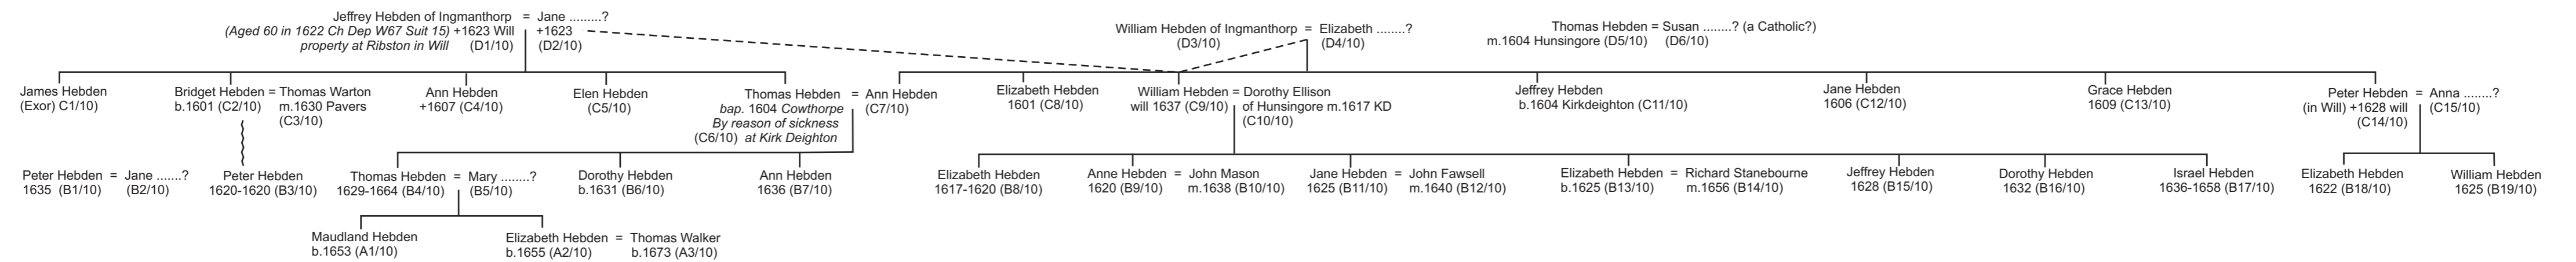

# Pedigree of the Kirk Deighton Hebdens

## Sheet 10

Updated 3rd April 2007

From RAISGILL & OUGHTERSHAW ?

Abbreviations of Place Names			
A-L-S	Appeto- Le-Street	CON	Conistone
AR	Arnccliffe	F	Filey
AS	Askrigg	HAW	Hawes
AY	Aysgarth	HEB	Hebdens
BLY	Burnley	HO	Horton-in-Ribblesdale
BUR	Burnsall	HUB	Hubberholme
CLAP	Clapham	ING	Ingleton
C-LE-D	Chapel-Le-Dale	KD	Kirk Deighton
L-I-C	Linton-in-Craven		
MAL	Malton		
SB	Stalling Busk		
SC	Scarborough		